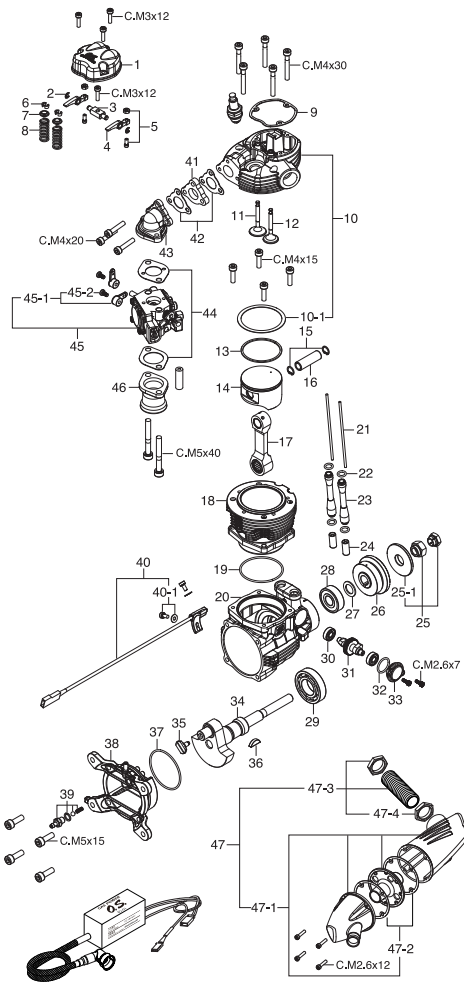

## CAP SCREW SETS (10pcs./sets)

Code No.	Size	Pcs. used in an engine
79871020	M2.6x7	Cam Cover Retaining Screw (2pcs.)
79871040	M2.6x12	Silencer Assembly Screw (4pcs.)
79871140	M3x12	Rocker Cover & Rocker Support Retaining Screw (4pcs.)
79871415	M4x15	Cylinder Retaining Screw (4pcs.)
79871420	M4x20	Intake Manifold Retaining Screw (3pcs.)
79871430	M4x30	Cylinder Head Retaining Screw (5pcs.)
79871515	M5x15	Cover Plate Retaining Screw (4pcs.)
79871540	M5x40	Carburetor Retaining Screw (2pc.)