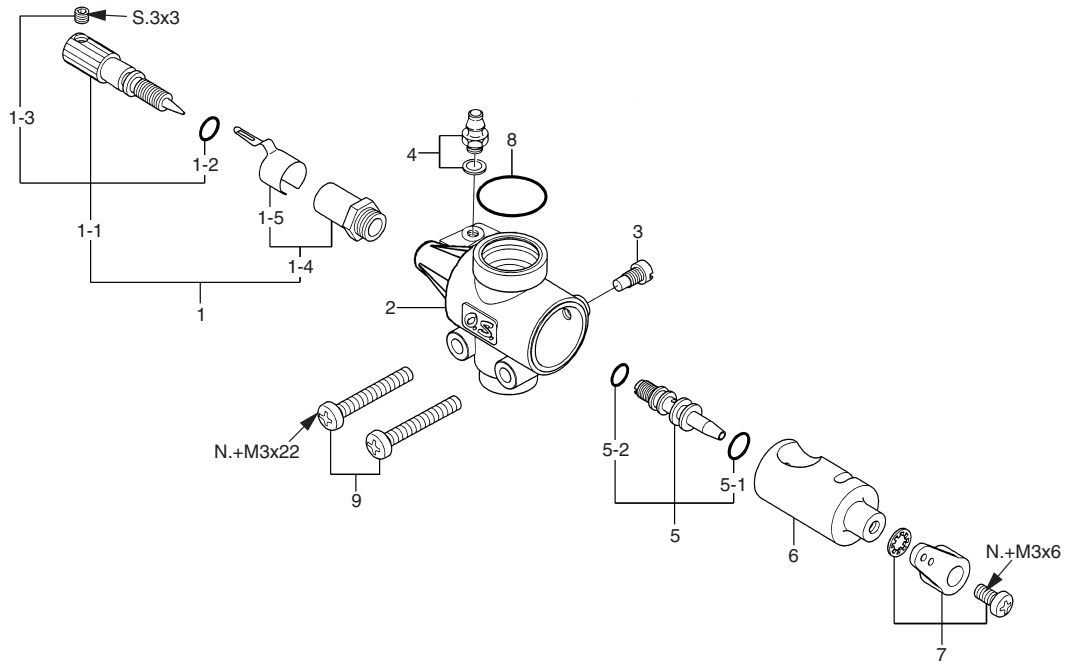

* Type of screw

C...Cap Screw M...Oval Filler-Head Screw

F...Flat Head Screw N...Round Head Screw S...Set Screw

No.	Code No.	Description
1	45913000	Screw Set
2	45904210	Rocker Cover
3	45961400	Rocker Support Assembly
3-1	45961410	Rocker Support
3-2	45761600	Rocker Arm Retainer (2pc./1pair)
4	45361000	Rocker Arm Assembly (1pair)
4-1	45361100	Rocker Arm (1pc.)
4-2	45061202	Tappet Adjusting Screw
5	45960000	Intake Valve Assembly (1pair)
5-1	45960100	Intake Valve (1pc.)
5-2	45960210	Valve Spring (1pc.)
5-3	45960310	Valve Spring Retainer (1pc.)
5-4	45960400	Split Cotter (2pc./1pair)
6	45960010	Exhaust Valve Assembly (1pair)
6-1	45960110	Exhaust Valve (1pc.)
6-2	45960210	Valve Spring (1pc.)
6-3	45960310	Valve Spring Retainer (1pc.)
6-4	45960400	Split Cotter (2pc./1pair)
7	45904110	Cylinder Head (w/Gasket)
8	45904011	Cylinder Head (w/valve Assembly)
9	45968200	Intake Pipe Assembly
9-1	45968210	Intake Pipe
9-2	45771000	Breather Nipple (No.5)
10	45984000	Carburetor Complete (Type 60P)
11	45903400	Piston Ring
12	45903200	Piston
13	45906000	Piston Pin
14	45605000	Connecting Rod
15	46103100	Cylinder Liner
16	45907020	Cover Plate

* Type of screw

C...Cap Screw M...Oval Fillister-Head Screw
F...Flat Head Screw N...Round Head Screw S...Set Screw

No.	Code No.	Description
1	45984900	Needle Valve Assembly
1-1	24081970	Needle Assembly
1-2	24981837	"O" Ring (2pcs.)
1-3	26381501	Set Screw
1-4	27381940	Needle Valve Holder Assembly
1-5	26711305	Ratchet Spring
2	45984100	Carburetor Body
3	45581820	Rotor Guide Screw
4	22681953	Fuel Inlet (No.1)
5	45582300	Mixture Control Valve Assembly
5-1	46066319	"O" Ring (L) (2pcs.)
5-2	24881824	"O" Ring (S) (2pcs.)
6	45983200	Carburetor Rotor
7	27881400	Throttle Lever Assembly
8	46115000	Carburetor Rubber Gasket
9	45581700	Carburetor Retaining Screw (2pcs.)