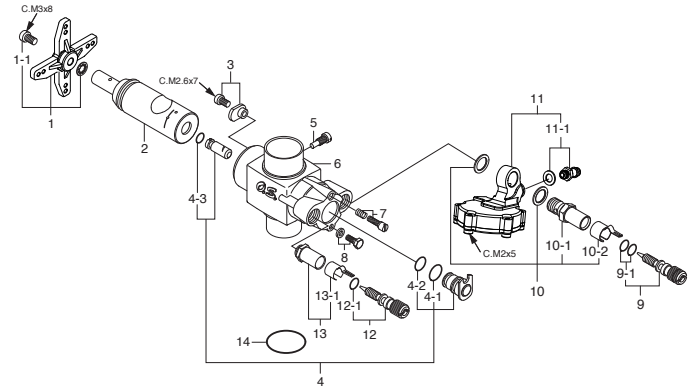

**CAP SCREW SETS (10pcs./sets)**

Code No.	Size	Pcs. used in an engine
79871055	M2.6x18	Retainer Screw (1pc.)

**CAP SCREW SETS (10pcs./sets)**

Code No.	Size	Pcs. used in an engine
79871020	M2.6x7	Rotor Guide Washer Retaining Screw (1pc.)

\* Type of screw

C...Cap Screw M...Oval Fillister-Head Screw

F...Flat Head Screw N...Round Head Screw S...Set Screw

No.	Code No.	Description
1	25804010	Heatsink Head
1-1	25804160	Head Gasket
2	25803100	Cylinder Liner
3	27703400	Piston Ring
4	25803200	Piston
5	25806000	Piston Pin
6	25217000	Piston Pin Retainer (2pcs.)
7	25205000	Connecting Rod
8	25881010	Carburetor Complete 40L-R
9	23210007	Propeller Nut
10	46120000	Thrust Washer
11	26731002	Crankshaft Ball Bearing (Front)
12	25881700	Carburetor Retainer Assembly
12-1	45566310	"O" Ring
13	25801000	Crankcase
14	25830000	Crankshaft Ball Bearing (Rear)
15	25802000	Crankshaft
16	25804170	Cover Gasket
17	25807010	Cover Plate
18	22681953	Nipple (No.1)
19	25613000	Screw Set
	71608001	Glow Plug No.8
	72403070	Check Valve

No.	Code No.	Description
1	29085140	Throttle Lever Assembly
1-1	22826131	Throttle Lever Retaining Screw (2pcs.)
2	25881210	Carburetor Rotor
3	25881220	Rotor Guide Washer
4	29085510	Mixture Control Valve Assembly
4-1	27881810	"O"Ring (L) (2pcs.)
4-2	27881800	"O"Ring (S) (2pcs.)
4-3	27881820	"O"Ring (L) (2pcs.)
5	45581820	Rotor Guide Screw
6	25881100	Carburetor Body
7	27881330	Mixture Control Screw
8	27681340	Mixture Control Valve Stopper
9	29085910	Needle Assembly (Main Needle)
9-1	24981837	"O"Ring (2pcs.)
10	29181940	Needle Valve Holder Assembly
10-1	29181941	Needle Valve Holder
10-2	26711305	Ratchet Spring
11	29088800	Reguretor Assembly
11-1	22681953	Fuel Inlet (Nipple No.1)
12	27981910	Needle Assembly
12-1	24981837	"O"Ring (2pcs.)
13	27381940	Needle Valve Holder Assembly
13-1	26711305	Ratchet Spring
14	29015019	Carburetor Rubber Gasket