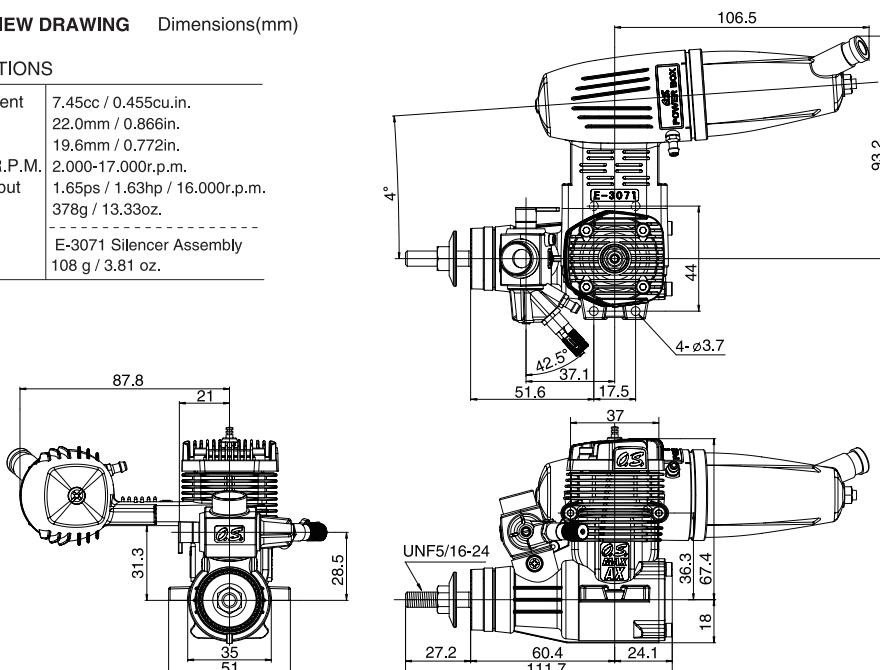

O.S. ENGINES MFG.CO.,LTD.

6-15 3-Chome Imagawa Higashiumiyoshi-ku
Osaka 546-0003, Japan TEL. (06) 6702-0225
http://www.os-engines.co.jp FAX. (06) 6704-2722