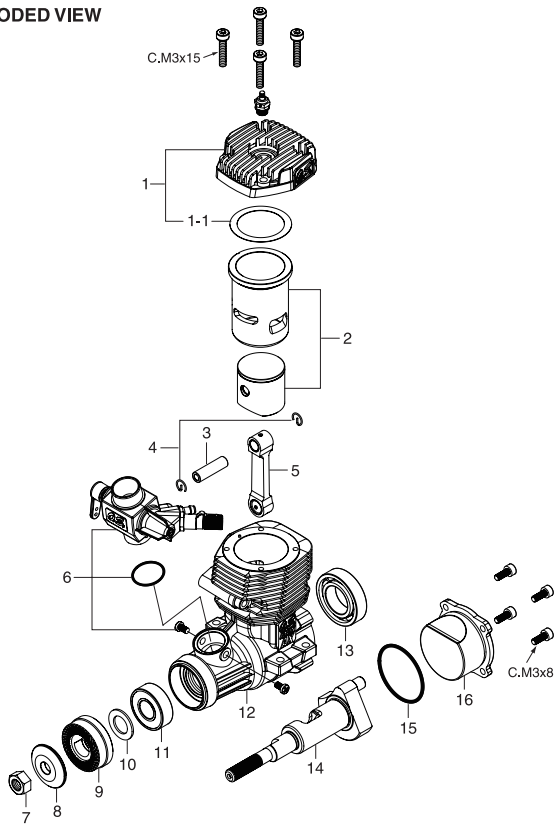

ENGINE EXPLODED VIEW

* Type of screw
C...Cap Screw

ENGIN PARTS LIST

No.	Code No.	Description
1	24604010	Cylinder Head
1-1	24614010	Head Gasket
2	24603000	Cylinder & Piston Assembly
3	24806301	Piston Pin
4	24817100	Piston Pin Retainer (2pcs.)
5	25305002	Connecting Rod
6	24681010	Carburetor Complete (Type 40K)
7	23210007	Propeller Nut
8	23209003	Propeller Washer
9	24608020	Drive Hub
10	46120000	Thrust Washer
11	26731002	Crankshaft Ball Bearing (F)
12	24601010	Crankcase
13	26730005	Crankshaft Ball Bearing (R)
14	24602000	Crankshaft
15	25804170	Cover Gasket
16	24607010	Cover Plate
	71605300	Glow Plug No.6
	79871150	M3x15 Cap Screw (10pcs./sets)
	79871110	M3x8 Cap Screw (10pcs./sets)
	72200080	Needle Valve Extension Cable Set
	24625210	E-3071 Silencer Assembly
	24625125	"O" Ring
	25625300	Assembly Screw
	22681957	Pressure Nipple (No.7)
	25425400	Silencer Retaining Screw (C.M3x35 2pcs.)

The specifications are subject to alteration for improvement without notice.

CARBURETOR EXPLODED VIEW

* Type of screw
N...Round Head Screw S...Set Screw

CARBURETOR PARTS LIST

No.	Code No.	Description
1	22081408	Throttle Lever Assembly
1-1	22081313	Throttle Lever Retaining Screw
2	24681210	Carburetor Rotor
3	25781600	Mixture Control Valve Assembly
3-1	46066319	"O" Ring (L) (2pcs.)
3-2	22781800	"O" Ring (S) (2pcs.)
4	24681110	Carburetor Body
5	45581820	Roter Guide Screw
6	22681953	Fuel Inlet (No.1)
7	44281970	Needle Assembly
7-1	24981837	"O" Ring (2pcs.)
7-2	26381501	Set Screw
8	27381940	Needle-valve Holder Assembly
8-1	26711305	Ratchet Spring
9	46215000	Carburetor Rubber Gasket
10	25081700	Carburetor Retaining Screw

The specifications are subject to alteration for improvement without notice.

THREE VIEW DRAWING Dimensions(mm)

SPECIFICATIONS

Displacement	7.45cc / 0.455cu.in.
Bore	22.0mm / 0.866in.
Stroke	19.6mm / 0.772in.
Practical R.P.M.	2,000-17,000r.p.m.
Power output	1.65ps / 1.63hp / 16,000r.p.m. 378g / 13.33oz.
Weight	