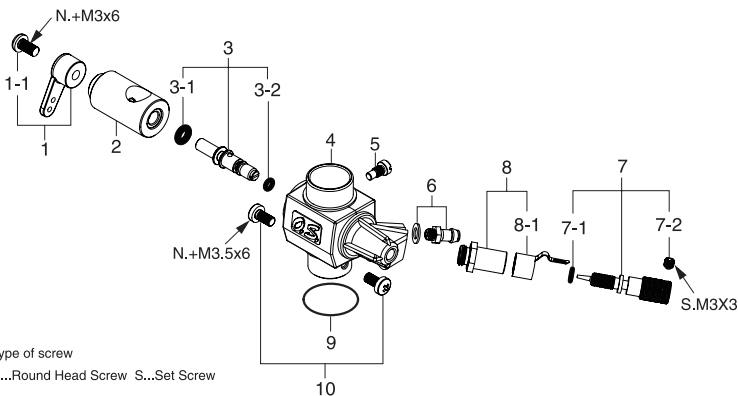

ENGINE EXPLODED VIEW

* Type of screw
C...Cap Screw

ENGIN PARTS LIST

No.	Code No.	Description
1	24604010	Cylinder Head
1-1	24614010	Head Gasket
2	24603000	Cylinder & Piston Assembly
3	24806301	Piston Pin
4	24817100	Piston Pin Retainer (2pcs.)
5	25305002	Connecting Rod
6	24681010	Carburetor Complete (Type 40K)
7	23210007	Propeller Nut
8	23209003	Propeller Washer
9	24608020	Drive Hub
10	46120000	Thrust Washer
11	26731002	Crankshaft Ball Bearing (F)
12	24601010	Crankcase
13	26730005	Crankshaft Ball Bearing (R)
14	24602000	Crankshaft
15	25804170	Cover Gasket
16	24607010	Cover Plate
	71605300	Glow Plug No.6
	79871150	M3x15 Cap Screw (10pcs./sets)
	79871110	M3x8 Cap Screw (10pcs./sets)
	72200080	Needle Valve Extension Cable Set
	24625210	E-3071 Silencer Assembly
	24625125	"O" Ring
	25625300	Assembly Screw
	22681957	Pressure Nipple (No.7)
	25425400	Silencer Retaining Screw (C.M3x35 2pcs.)

The specifications are subject to alteration for improvement without notice.

CARBURETOR EXPLODED VIEW

* Type of screw
N...Round Head Screw S...Set Screw

CARBURETOR PARTS LIST

No.	Code No.	Description
1	22081408	Throttle Lever Assembly
1-1	22081313	Throttle Lever Retaining Screw
2	24681210	Carburetor Rotor
3	25781600	Mixture Control Valve Assembly
3-1	46066319	"O" Ring (L) (2pcs.)
3-2	22781800	"O" Ring (S) (2pcs.)
4	24681110	Carburetor Body
5	45581820	Roter Guide Screw
6	22681953	Fuel Inlet (No.1)
7	44281970	Needle Assembly
7-1	24981837	"O" Ring (2pcs.)
7-2	26381501	Set Screw
8	27381940	Needle-valve Holder Assembly
8-1	26711305	Ratchet Spring
9	46215000	Carburetor Rubber Gasket
10	25081700	Carburetor Retaining Screw

The specifications are subject to alteration for improvement without notice.

THREE VIEW DRAWING Dimensions(mm)

SPECIFICATIONS

Displacement	7.45cc / 0.455cu.in.
Bore	22.0mm / 0.866in.
Stroke	19.6mm / 0.772in.
Practical R.P.M.	2,000-17,000r.p.m.
Power output	1.65ps / 1.63hp / 16,000r.p.m. 378g / 13.33oz.
Weight	