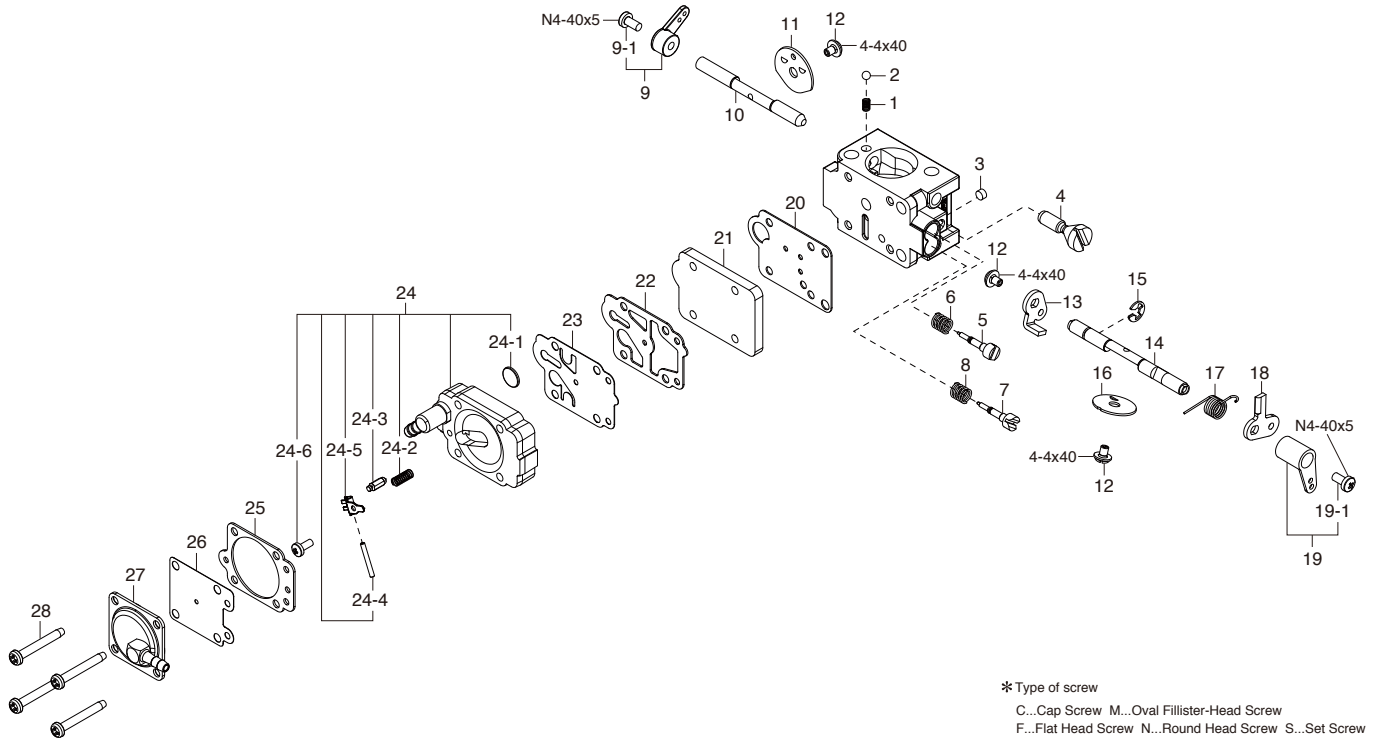

O.S. GENUINE PARTS & ACCESSORIES

No.	Code No.	Description
1	29781340	Spring-Choke Friction
2	29781330	Ball
3	29781460	Plug-Friction
4	29781450	Screw-Idle Speed
5	29781430	Needle-High Speed
6	29781440	Spring-Needle (H) ADJ.
7	29781410	Needle-Idle
8	29781420	Spring-Needle ADJ.
9	29781360	Choke Arm Assy
9-1	29781350	N4-40x5 Retaining Screw
10	29781310	Shaft-Choke
11	29781320	Valve-Choke
12	29781570	4-40x4 Retaining Screw
13	29781550	Lever-Outer
14	29781510	Shaft-Throttle
15	29781560	Ring-Retaining
16	29781520	Valve-Throttle
17	29781530	Spring-Throttle Return
18	29781540	Link-Throttle
19	29781370	Throttle Arm Assy
19-1	29781350	N4-40x5 Retaining Screw
20	29781020	Gasket-Passage
21	29781030	Plate-Passage
22	29781040	Gasket-Pump
23	29781050	Diaphragm-Pump
24	29781270	Body Assembly Pump
24-1	29781060	Screen-Inlet
24-2	29781210	Spring-Metering
24-3	29781220	Valve Inlet Needle
24-4	29781230	Pin-Metering Lever
24-5	29781240	Lever-Metering
24-6	29781250	Screw-Metering
25	29781120	Gasket-Metering Diaphragm
26	29781130	Diaphragm Assembly-Metering
27	29781140	Cover Assembly-Metering (W/Nipple)
28	29781070	Carb. Assemble Screw

Code No.	Description
74003010	GT55 Silencer Type1 (E-6010)
74003510	M5 Stand Off Engine Mount 1/4" (6.4mm)
74003520	M5 Stand Off Engine Mount 1/2" (12.7mm)
74003530	M5 Stand Off Engine Mount 3/4" (19.1mm)
74003540	M5 Stand Off Engine Mount 1" (25.4mm)
74003550	M5 Stand Off Engine Mount 1-1/4" (31.8mm)
74003560	M5 Stand Off Engine Mount 1-1/2" (38.1mm)
74003570	M5 Stand Off Engine Mount 1-3/4" (44.5mm)
74003580	M5 Stand Off Engine Mount 2" (50.8mm)
72403051	Super Filter (S)
72403050	Super Filter (L)
71531010	Non-Bubble Weight (S)
79870050	M5 Blind Nut (10pcs.)
55500004	M5 Lock Washer (10sets)