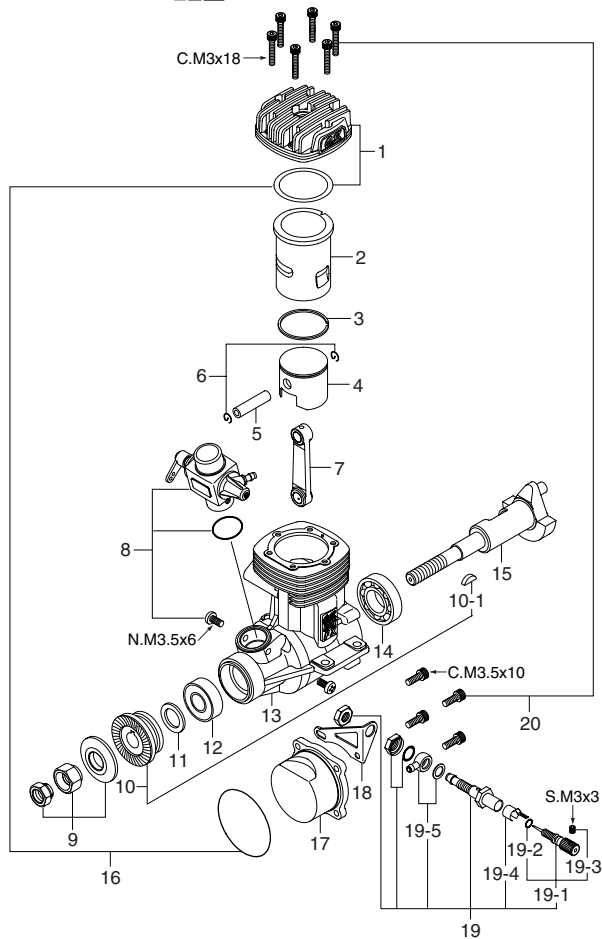

## MAX-160FXRING

(19260)

### TYPE 60F

(29581000)

\* Type of screw

C...Cap Screw M...Oval Fillister-Head Screw

F...Flat Head Screw N...Round Head Screw S...Set Screw

No.	Code No.	Description
1	29604000	Cylinder Head
2	29603100	Cylinder Liner
3	29603400	Piston Ring
4	29603200	Piston
5	29606000	Piston Pin
6	28117000	Piston Pin Retainers (2pcs.)
7	29405000	Connecting Rod
8	29581000	Carburetor Complete (Type 60F)
9	29610100	Propeller Lock Nut Set
10	29608000	Drive Hub
10-1	45508200	Woodruff Key
11	29320000	Thrust Washer
12	46231000	Crankshaft Ball Bearing (F)
13	29601000	Crankcase
14	29630000	Crankshaft Ball Bearing (R)
15	29602000	Crankshaft
16	29614000	Gasket Set
17	29607000	Cover Plate
18	71704240	Remote Needle Valve Bracket
19	28282000	Remote Needle Valve Assembly
19-1	28281970	Needle Assembly
19-2	24981837	"O" Ring (2pcs.)
19-3	26381501	Set Screw
19-4	26711305	Ratchet Spring
19-5	46181950	Fuel Outlet
20	29613000	Screw Set
	71608001	Glow Plug No.8
	29325000	E-5010 Silencer Assembly
	29325300	Assembly Screw
	29325400	Retaining Screw (C.M5x20)
	29326000	Exhaust Adaptor

No.	Code No.	Description
1	27881400	Throttle Lever Assembly
2	29581200	Carburetor Rotor
3	45582300	Mixture Control Valve Assembly
3-1	46066319	"O" Ring (L)
3-2	24881824	"O" Ring (S)
4	29581100	Carburetor Body
5	45581820	Rotor Guide Screw
6	22681953	Fuel Inlet (No.1)
7	29015019	Carburetor Gasket
8	25081700	Carburetor Fixing Screw

#### O.S. GENUINE PARTS & ACCESSORIES

Code No.	Description
71920000	Radial Motor Mount
72200080	Needle Valve Extension Cable Set
72200130	Booster Terminal Kit
29310110	3/8" -M5(S) Propeller Locknut Set For Truturn Spinner
71531000	Non-Bubble Weight
72403050	Super Filter (L)
79870050	M5 Blind Nut (10pcs.)
55500004	M5 Lock Washer (10sets)
79871070	M3.5x10 Cap Screw Set (10pcs.)
71521000	Long Socket With Plug Grip