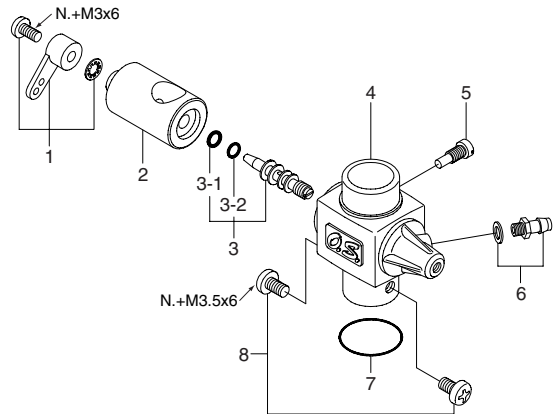

## MAX-160FXRING

(19260)

### TYPE 60F

(29581000)

\* Type of screw

C...Cap Screw M...Oval Fillister-Head Screw

F...Flat Head Screw N...Round Head Screw S...Set Screw

No.	Code No.	Description
1	29604000	Cylinder Head
2	29603100	Cylinder Liner
3	29603400	Piston Ring
4	29603200	Piston
5	29606000	Piston Pin
6	28117000	Piston Pin Retainers (2pcs.)
7	29405000	Connecting Rod
8	29581000	Carburetor Complete (Type 60F)
9	29610100	Propeller Lock Nut Set
10	29608000	Drive Hub
10-1	45508200	Woodruff Key
11	29320000	Thrust Washer
12	46231000	Crankshaft Ball Bearing (F)
13	29601000	Crankcase
14	29630000	Crankshaft Ball Bearing (R)
15	29602000	Crankshaft
16	29614000	Gasket Set
17	29607000	Cover Plate
18	71704240	Remote Needle Valve Bracket
19	28282000	Remote Needle Valve Assembly
19-1	28281970	Needle Assembly
19-2	24981837	"O" Ring (2pcs.)
19-3	26381501	Set Screw
19-4	26711305	Ratchet Spring
19-5	46181950	Fuel Outlet
20	29613000	Screw Set
	71608001	Glow Plug No.8
	29325000	E-5010 Silencer Assembly
	29325300	Assembly Screw
	29325400	Retaining Screw (C.M5x20)
	29326000	Exhaust Adaptor

No.	Code No.	Description
1	27881400	Throttle Lever Assembly
2	29581200	Carburetor Rotor
3	45582300	Mixture Control Valve Assembly
3-1	46066319	"O" Ring (L)
3-2	24881824	"O" Ring (S)
4	29581100	Carburetor Body
5	45581820	Rotor Guide Screw
6	22681953	Fuel Inlet (No.1)
7	29015019	Carburetor Gasket
8	25081700	Carburetor Fixing Screw

#### O.S. GENUINE PARTS & ACCESSORIES

Code No.	Description
71920000	Radial Motor Mount
72200080	Needle Valve Extension Cable Set
72200130	Booster Terminal Kit
29310110	3/8" -M5(S) Propeller Locknut Set For Truturn Spinner
71531000	Non-Bubble Weight
72403050	Super Filter (L)
79870050	M5 Blind Nut (10pcs.)
55500004	M5 Lock Washer (10sets)
79871070	M3.5x10 Cap Screw Set (10pcs.)
71521000	Long Socket With Plug Grip